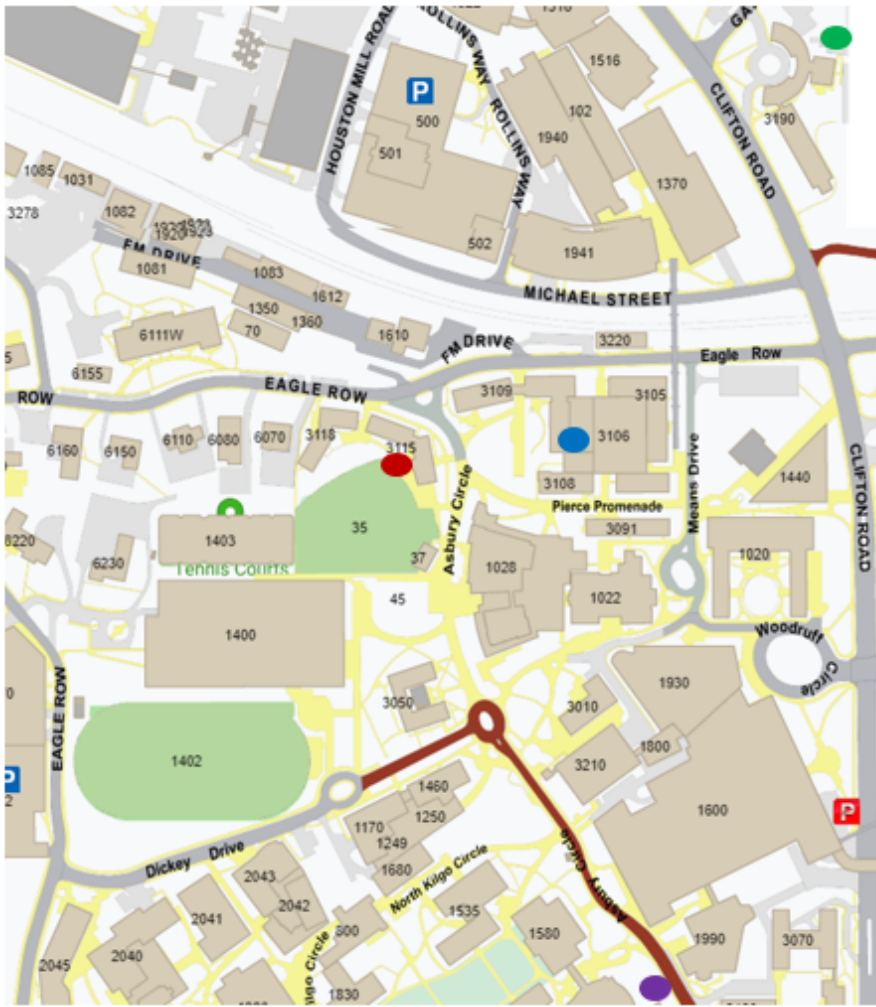

***** Shipping Date*****
**Please send your packages to arrive
at Emory no earlier than August 1.**

Fall 2024 Mail Bulletin

Mailservices.emory.edu

Mail Center Locations

Few Hall Mail Center 4 Eagle Row (Ground Level of Few Hall)
Clairmont Mail Center 1946 Starvine Way (Inside SAAC)
Visit map.emory.edu to identify Mail Center and Residence locations.

Students Arriving Sunday August 25*

Residence Hall	Package Pickup Location	Staffed Hours
All Residence Halls on the Atlanta Campus	Few Hall Mail Center	9:00 AM – 2:00 PM
<ul style="list-style-type: none"> Clifton Tower Woodruff Residential Center 	Container located in the parking lot behind Woodruff Residential Center (Access from Gatewood Road NE)	10:00 AM – 2:00 PM
<ul style="list-style-type: none"> Clairmont Campus Halls 	SAAC Mail Center	9:00 AM – 2:00 PM

***Students arriving to Atlanta Campus before August 14th, please contact us at eumailhelpdesk@ricoh-usa.com**

Location Map for Student Move-In – Atlanta Main Campus

- 3115 – Few Hall
- 3106 – Eagle Row Parking Deck
- 3070 – Complex Area
- 3190 – Woodruff