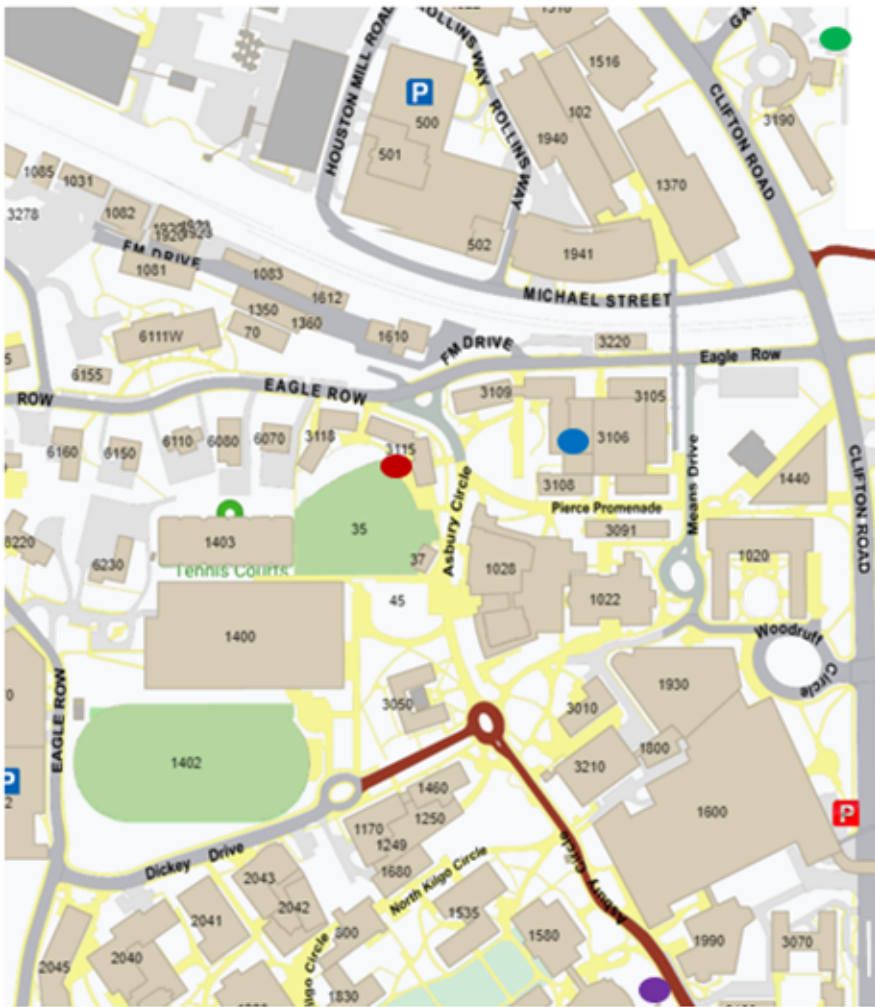

Students Arriving Monday August 14 thru Sunday August 20*

Residence Hall	Package Pickup Location	Staffed Hours
<ul style="list-style-type: none"> Complex (includes Hopkins, Smith, Thomas) Harris Hall Alabama Hall Dobbs Hall 	Containers located on Asbury Circle in front of Smith Hall and behind Emory University Hospital Annex	<p>Monday 8/14 – Friday 8/18 9:00 AM – 5:00 PM</p> <p>Saturday 8/19 7:00 AM – 4:00 PM</p> <p>Sunday 8/20 9:00 AM – 2:00 PM</p>
<ul style="list-style-type: none"> Hamilton Holmes Hall Eagle Hall Raoul Hall Turman Hall 	Eagle Hall Parking Deck Mail Services has a fenced package pick up area in the Eagle Hall Parking Deck	<p>Monday 8/14 – Friday 8/18 9:00 AM – 5:00 PM</p> <p>Saturday 8/19 7:00 AM – 4:00 PM</p> <p>Sunday 8/20 9:00 AM – 2:00 PM</p>
<ul style="list-style-type: none"> Evans Hall Few Hall Fraternity and Sorority Houses Houses along Eagle Row 	Packages will be in the Few Hall Mail Center	<p>Monday 8/14 – Friday 8/18 9:00 AM – 6:00 PM</p> <p>Saturday 8/19 7:00 AM – 4:00 PM</p> <p>Sunday 8/20 9:00 AM – 2:00 PM</p>
<ul style="list-style-type: none"> Clifton Tower Woodruff Residential Center 	Container located in the parking lot behind Woodruff Residential Center (Access from Gatewood Road NE)	<p>Monday 8/14 – Friday 8/18 9:00 AM – 10:00 AM 3:00 PM – 4:00 PM</p> <p>Saturday 8/19 10:00 AM – 2:00 PM</p> <p>Sunday 8/20 10:00 AM – 2:00 PM</p>
<ul style="list-style-type: none"> Clairmont Campus Halls 	Packages will be in the SAAC Mail Center	<p>Monday 8/14 – Friday 8/18 9:00 AM – 5:00 PM</p> <p>Saturday 8/19 7:00 AM – 4:00 PM</p> <p>Sunday 8/20 9:00 AM – 2:00 PM</p>

***Students arriving to Atlanta Campus before August 14th, please contact us at eumailhelpdesk@ricoh-usa.com**

Location Map for Student Move-In – Atlanta Main Campus

- 3115 – Few Hall
- 3106 – Eagle Row Parking Deck
- 3070 – Complex Area
- 3190 – Woodruff